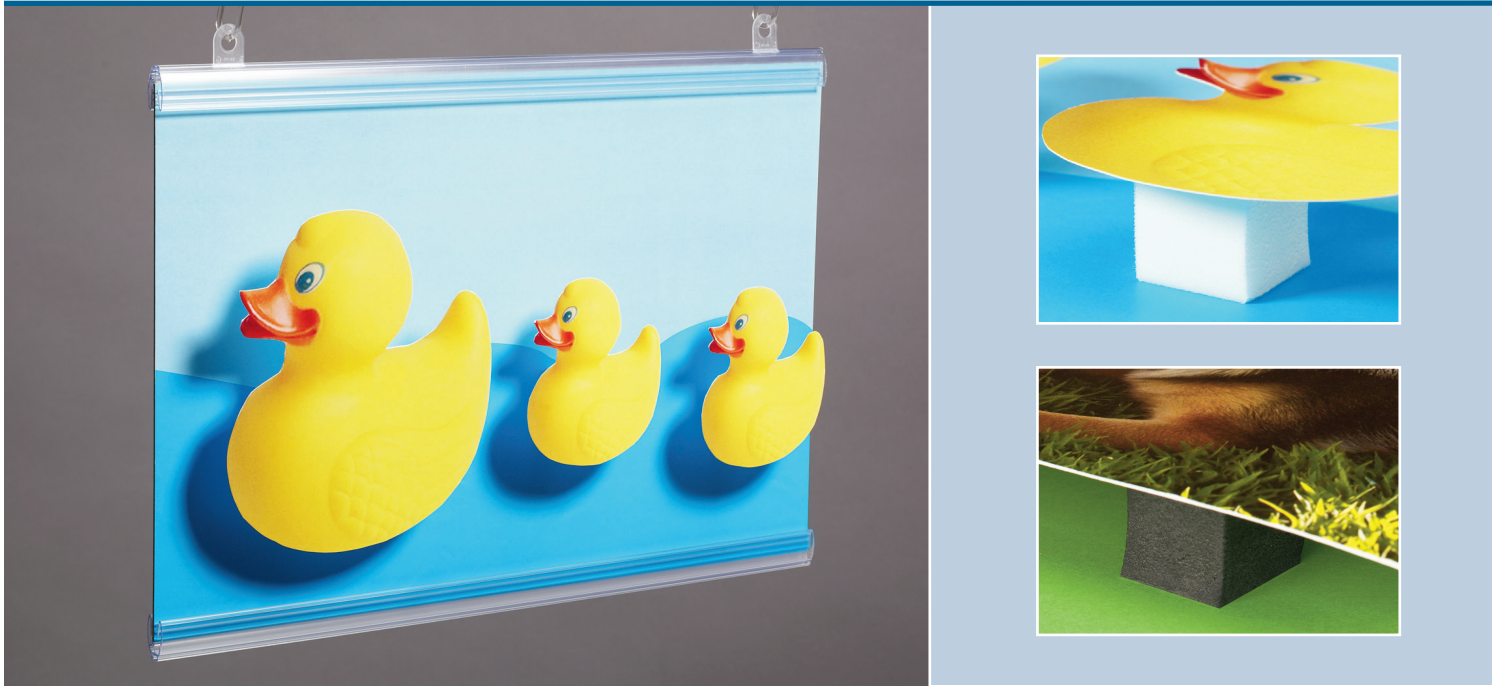

Foam Block Stand-Off

Features and Benefits

- ◆ Double-sided foam block adds dimension to displays and signage with 3-D presentation
- ◆ Available with permanent adhesive on both sides or removable adhesive on one side
- ◆ Easy peel-and-stick application
- ◆ Two sizes: 1" H x 1" W x .5" D and 1" H x 1" W x 1" D
- ◆ White or black foam block
- ◆ Sold in full sheets only

Transform flat graphics into a 3-D presentation

Add eye-catching dimension to displays and signage with the Foam Block Stand-Off. Available in permanent or removable adhesive, the Foam Block attaches to signs or displays, adding depth to make promotions pop!